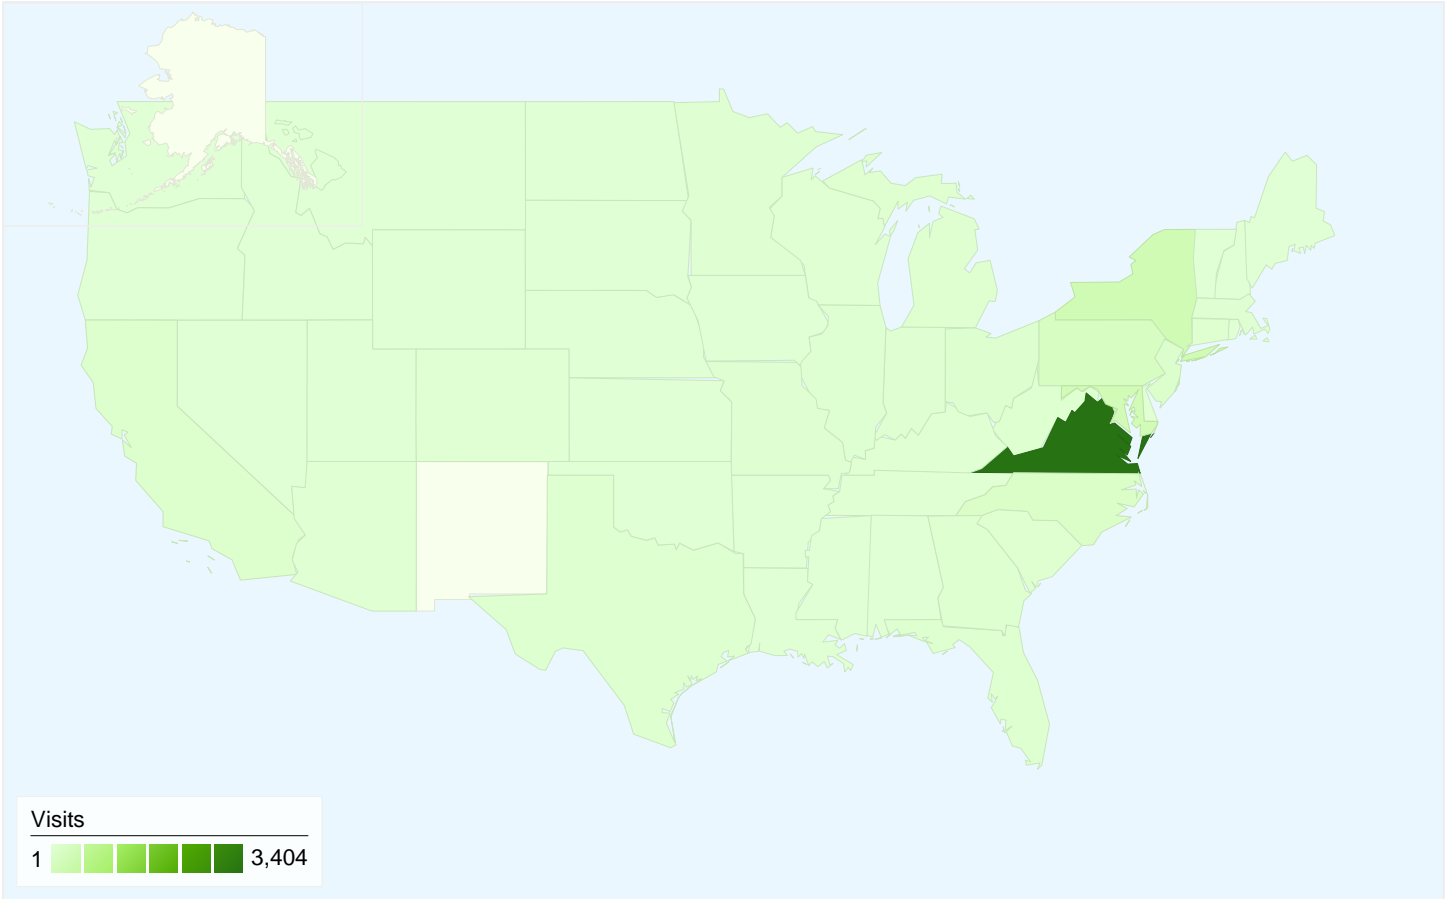

## 5,722 visits came from 48 countries/territories

Sri Lanka	1	3.00	00:03:30	100.00%	0.00%
Venezuela	1	1.00	00:00:00	100.00%	100.00%
Morocco	1	1.00	00:00:00	100.00%	100.00%

1 - 48 of 48

# Country/Territory Detail:

United States

Jan 1, 2009 - Nov 1, 2011

Comparing to: Site

This country/territory sent 5,374 visits via 50 regions

Site Usage

Region	Visits	Pages/Visit	Avg. Time on Site	% New Visits	Bounce Rate
<b>Visits</b> <b>5,374</b> % of Site Total: 93.92%	<b>Pages/Visit</b> <b>3.82</b> Site Avg: 3.74 (2.12%)	<b>Avg. Time on Site</b> <b>00:02:27</b> Site Avg: 00:02:21 (3.72%)	<b>% New Visits</b> <b>61.57%</b> Site Avg: 62.09% (-0.84%)	<b>Bounce Rate</b> <b>45.37%</b> Site Avg: 46.35% (-2.12%)	
Virginia	3,404	4.63	00:03:10	47.80%	33.28%
New York	314	3.14	00:02:01	64.97%	56.05%
Maryland	299	2.07	00:00:44	92.64%	68.90%
Pennsylvania	187	1.84	00:00:35	94.65%	74.33%
District of Columbia	181	1.84	00:01:04	84.53%	71.27%
North Carolina	114	2.63	00:01:21	97.37%	67.54%
New Jersey	80	2.05	00:00:44	97.50%	73.75%
California	72	1.60	00:00:35	91.67%	79.17%
Ohio	59	3.71	00:01:46	79.66%	69.49%