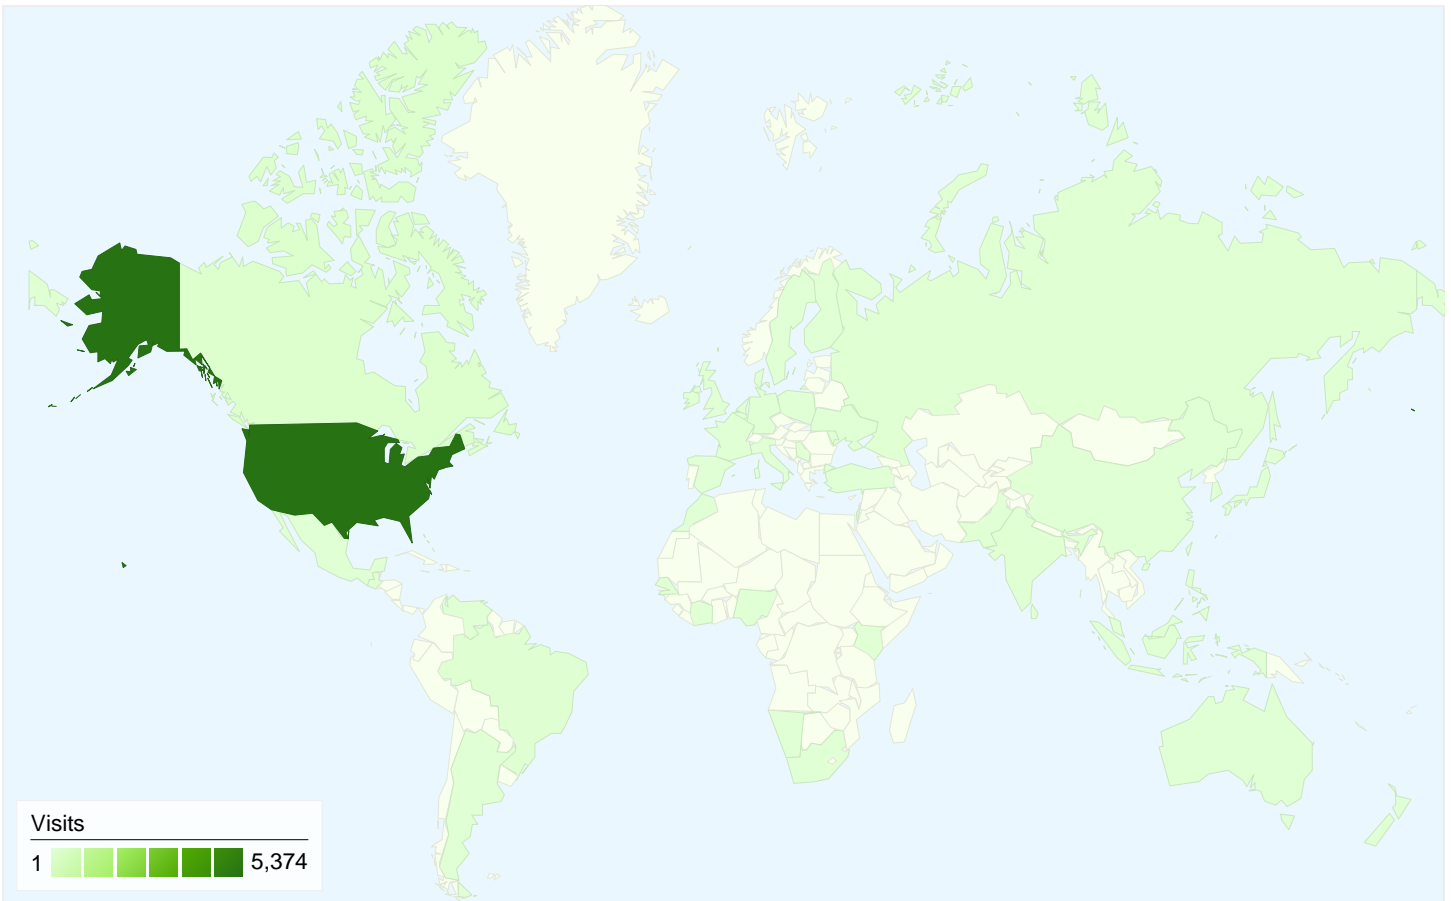

**3,582 people visited this site**

 **5,722 Visits**

 **3,582 Absolute Unique Visitors**

 **21,419 Pageviews**

 **3.74 Average Pageviews**

 **00:02:21 Time on Site**

 **46.35% Bounce Rate**

 **62.09% New Visits**

## 5,722 visits came from 48 countries/territories

# Country/Territory Detail:

United States

Jan 1, 2009 - Nov 1, 2011

Comparing to: Site

This country/territory sent 5,374 visits via 50 regions

Site Usage

Region	Visits	Pages/Visit	Avg. Time on Site	% New Visits	Bounce Rate
<b>Visits</b> <b>5,374</b> % of Site Total: 93.92%	<b>Pages/Visit</b> <b>3.82</b> Site Avg: 3.74 (2.12%)	<b>Avg. Time on Site</b> <b>00:02:27</b> Site Avg: 00:02:21 (3.72%)	<b>% New Visits</b> <b>61.57%</b> Site Avg: 62.09% (-0.84%)	<b>Bounce Rate</b> <b>45.37%</b> Site Avg: 46.35% (-2.12%)	
Virginia	3,404	4.63	00:03:10	47.80%	33.28%
New York	314	3.14	00:02:01	64.97%	56.05%
Maryland	299	2.07	00:00:44	92.64%	68.90%
Pennsylvania	187	1.84	00:00:35	94.65%	74.33%
District of Columbia	181	1.84	00:01:04	84.53%	71.27%
North Carolina	114	2.63	00:01:21	97.37%	67.54%
New Jersey	80	2.05	00:00:44	97.50%	73.75%
California	72	1.60	00:00:35	91.67%	79.17%
Ohio	59	3.71	00:01:46	79.66%	69.49%

1 - 10 of 137

All traffic sources sent a total of 5,722 visits

- Referring Sites**  
2,750.00 (48.06%)
- Search Engines**  
1,572.00 (27.47%)
- Direct Traffic**  
1,400.00 (24.47%)