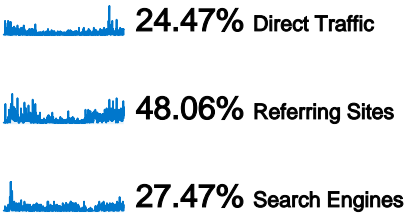

- **Referring Sites**
  2,750.00 (48.06%)
- **Search Engines**
  1,572.00 (27.47%)
- **Direct Traffic**
  1,400.00 (24.47%)

Top Traffic Sources

Sources	Visits	% visits	Keywords	Visits	% visits
massresort.com (referral)	1,546	27.02%	massanutten lions club	160	10.18%
(direct) ((none))	1,400	24.47%	www.massanuttenlions.com/	108	6.87%
google (organic)	1,137	19.87%	massanutten lions	50	3.18%
carshownews.com (referral)	200	3.50%	www.massanuttenlions.com	49	3.12%
bing (organic)	116	2.03%	harrisonburg lions club	41	2.61%